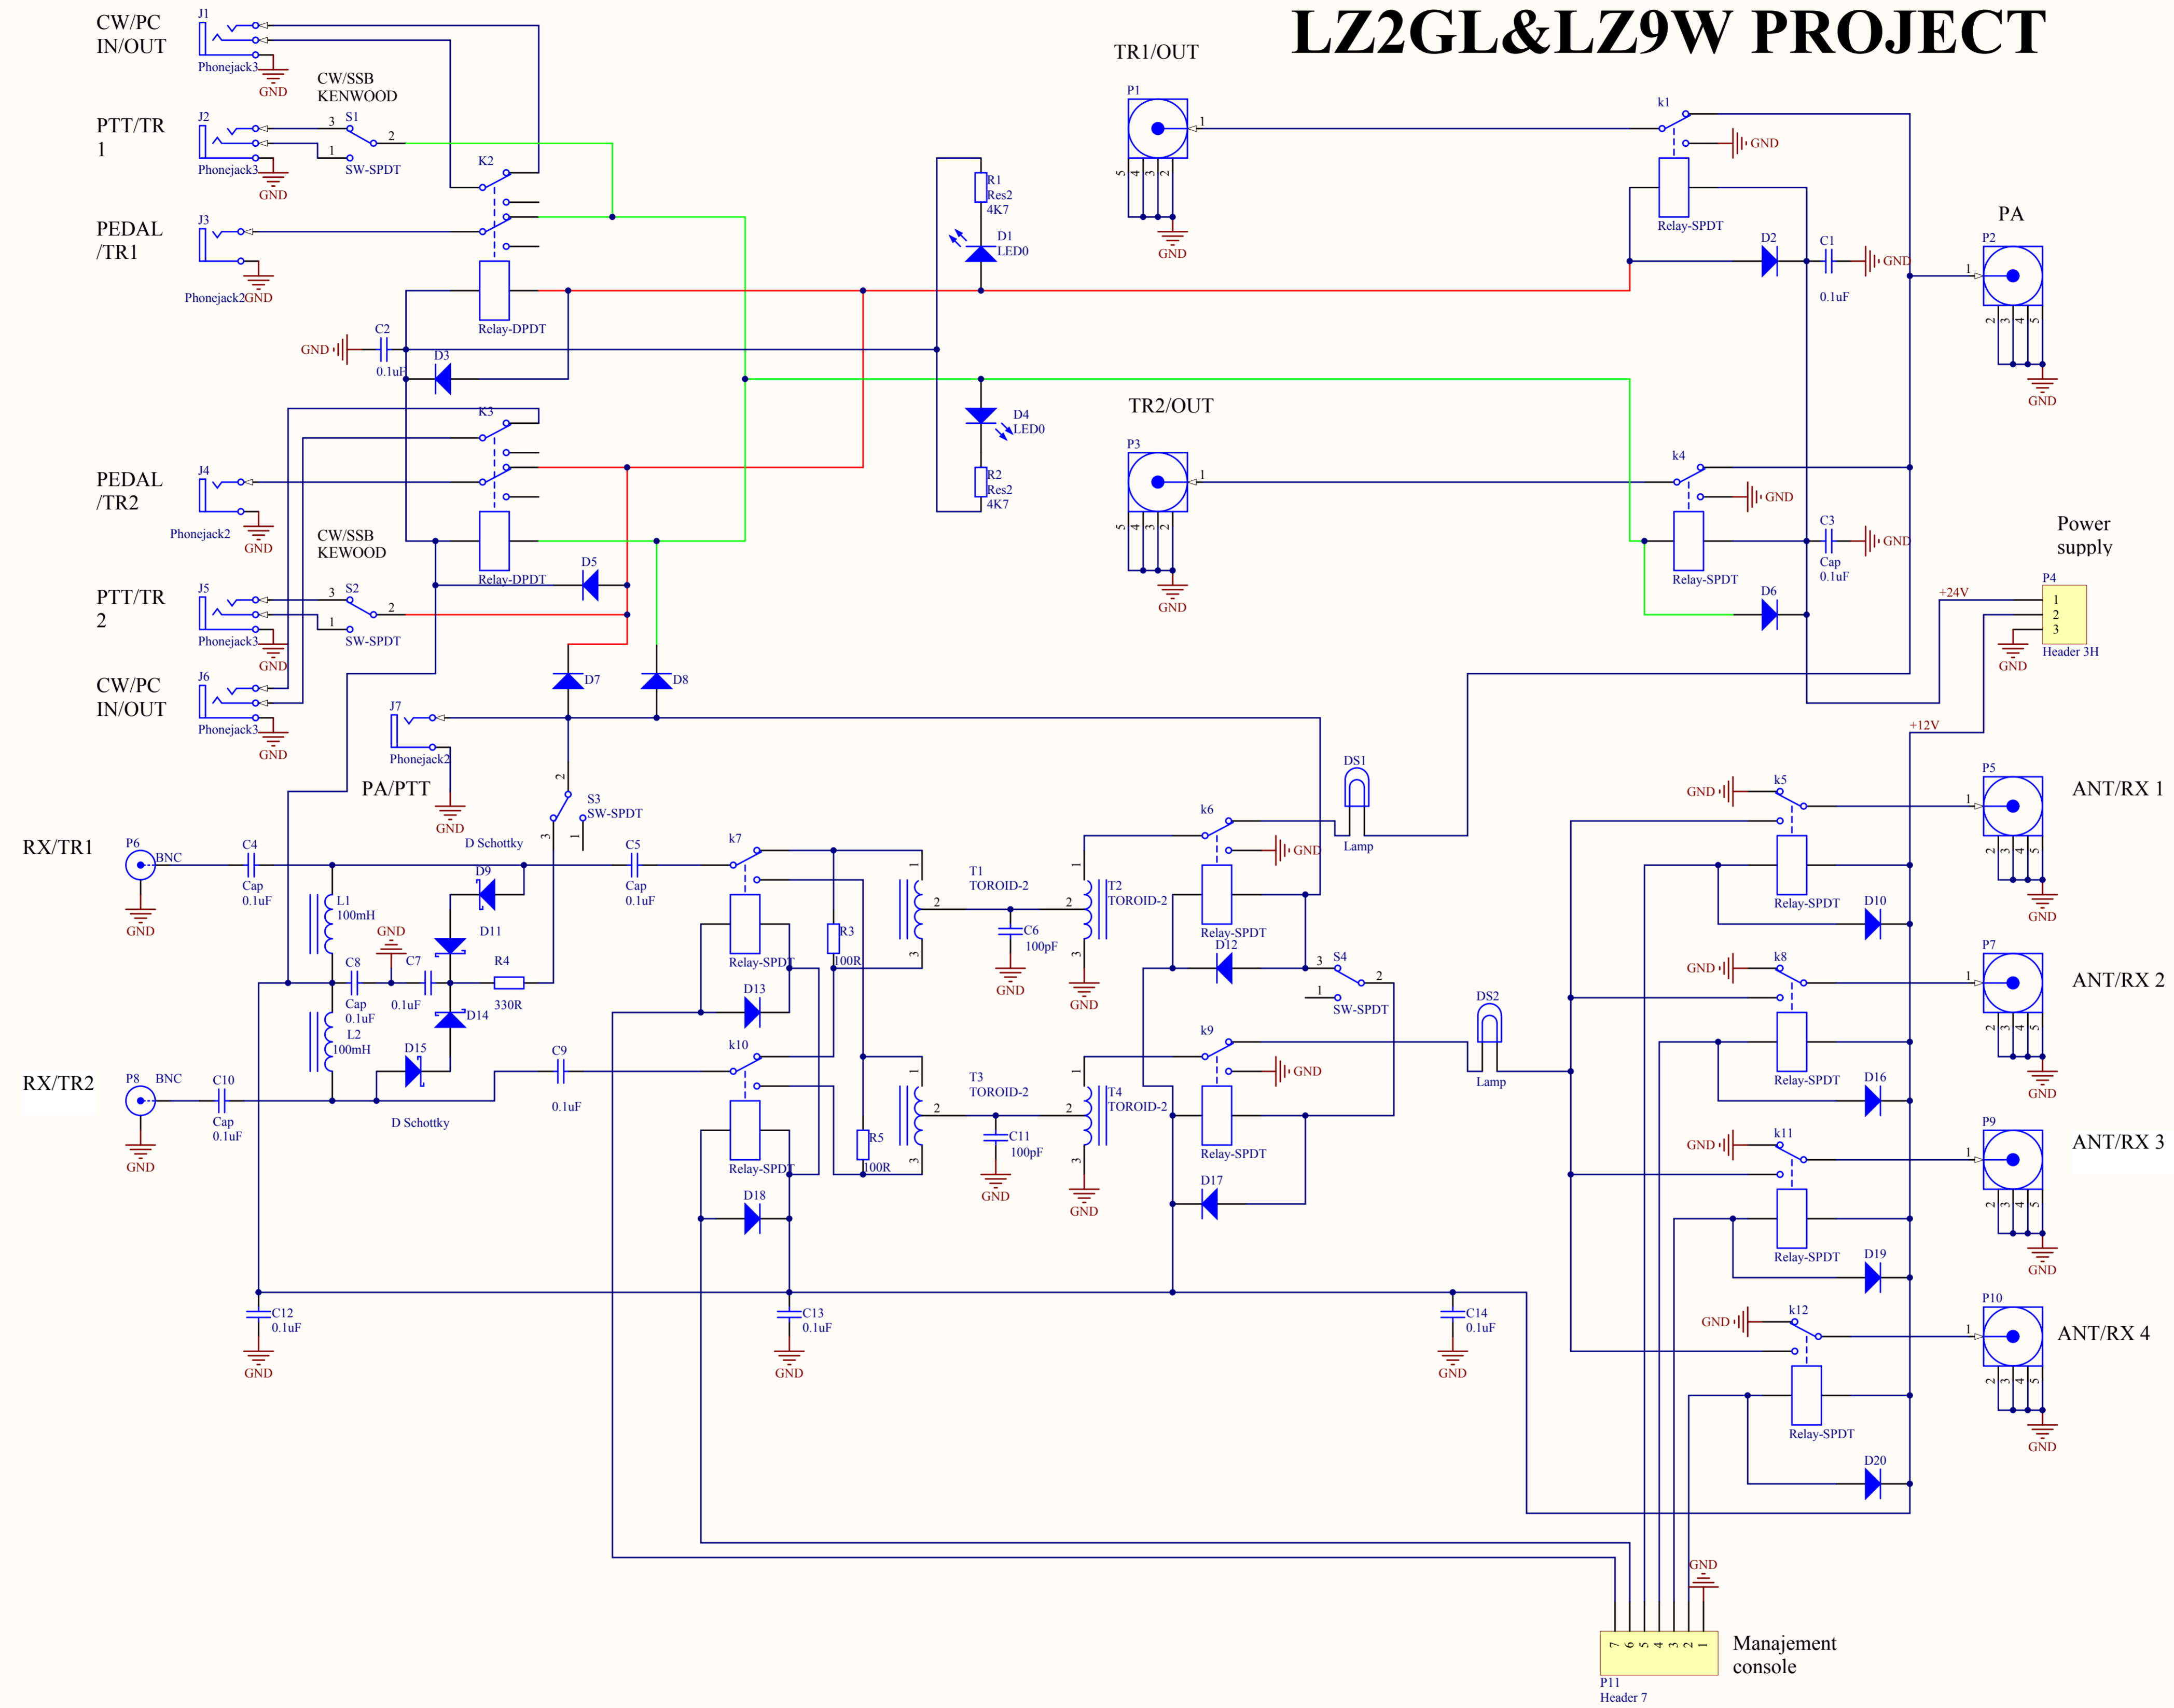

LZ2GL&LZ9W PROJECT

Title		
Size	Number	Revision
A2		
Date:	25.9.2011	Sheet of
File:	C:\Documents and Settings\LZ9W\proj\LZ9W project\...	